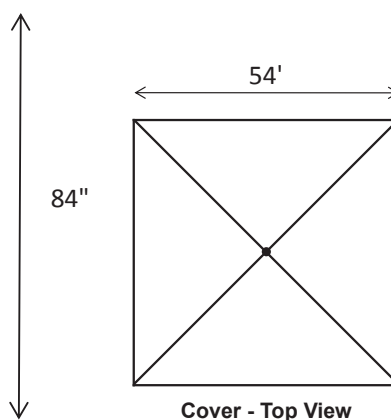

FEATURES

- ◆ FOUR PANEL SQUARE UMBRELLA WITH A TWO PIECE POINTED POLE
- ◆ 25 DEGREE TILT POLE
- ◆ STANDARD COLOR IS YELLOW. OTHER COLORS AVAILABLE
- ◆ WEIGHT: 9LBS
- ◆ DIMENSIONS: 59" X 5" X 5"

SPECIFICATIONS - 54" SQUARE