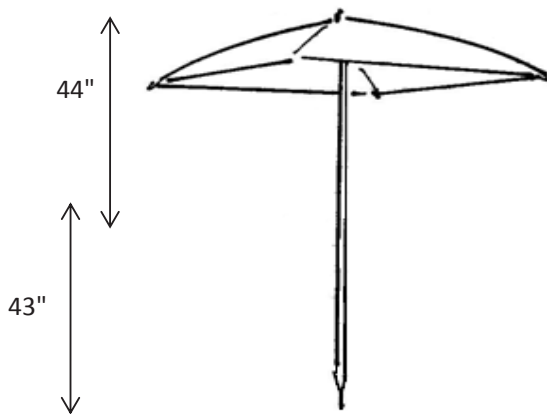

CREATIVE TENT SOLUTIONS

Industrial Pop-Up Tents & Umbrellas for Weather Protection

POP'N'WORK - 5484MS

POP'N'WORK UMBRELLAS HAVE HEAVY DUTY FRAMES THAT CAN WITHSTAND STRONG WINDS. TOUGH YELLOW VINYL COVERS.

FEATURES

- ◆ FOUR PANEL SQUARE UMBRELLA WITH A TWO PIECE POINTED POLE
- ◆ 25 DEGREE TILT POLE
- ◆ STANDARD COLOR IS YELLOW. OTHER COLORS AVAILABLE
- ◆ WEIGHT: 9LBS
- ◆ DIMENSIONS: 59" X 5" X 5"

SPECIFICATIONS - 54" SQUARE

COVER

- ◆ 100Z YELLOW VINYL LAMINATE FABRIC
- ◆ FLAME RETARDANT TO MEET CPAI-84
- ◆ UV TREATED, WATER PROOF AND ROT RESISTANT

FRAME

- ◆ TWO PIECE ALUMINUM POLE WITH STEEL SPREADERS AND RIBS